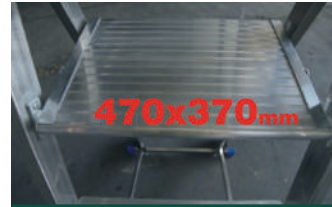

CASTELLO ladder with wheels, platform, parapet and handrails. Foldable and easily transportable. Thanks to the compact size is perfect for using in warehouses, libraries, cemeteries. Easy to use in case of corridors and shelvings. Comfort steps 80 mm, pitch 280 mm, 470x370 mm wide platform footrest, toolbox. Lateral bars for moving, wheels Ø 175 mm, packaging in shrink wrap.

PACKAGING IN TERMORETRAIBILE
Packaging in shrink wrap

DI SERIE STANDARD

GRADINO ANTISDRUCCIOLO
LARGHEZZA 80 MM
RIBORDATO, EVITA NEL
TEMPO ROTTURE, TORSIONI E
SFILAMENTI
*Rivetting 80 mm anti-slip steps,
avoids breakages during the
time, twisting and slipping out*

PIATTAFORMA
POGGIAPIEDI MM
470X370 IN ALLUMINIO,
ANTISCIVOLO
*Aluminium 470x370 mm
wide platform footrest, anti-
slip*

RUOTA Ø 75 MM
Wheels ø 75 mm

VASCETTA
PORTAOGGETTI IN
ALLUMINIO MM 500X150
*Aluminium tool box
500x150 mm*